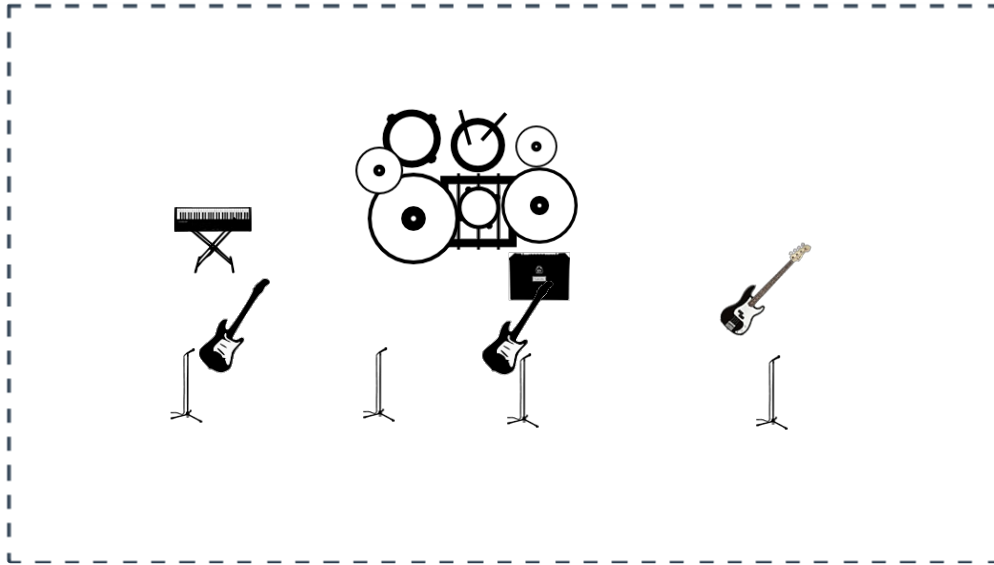

Bring Back Tomorrow

Planning to organize a show? [Click here](#) for a quick quotation based on your tech rider.

Channels List

#	Instrument	Microphone	Effects (optional)	Artista	Comments
#1	Bass Drum	Otro (especificar)		Kick	
#2	Snare Drum	Otro (especificar)		Snare	
#3	Hi-hat	Otro (especificar)		Hi-Hat	
#4	Tom	Otro (especificar)		Tom	
#5	Floor tom	Otro (especificar)		Floor Tom	
#6	Crash	Otro (especificar)		Crash	
#7	Ride	Otro (especificar)		Ride	
#8	Splash	Otro (especificar)		China	
#9	Bass	DI - Línea	Multi effect Pedal	Bass - Olli	
#10	Electric guitar	DI - Línea	Quad Cortex	Guitar - Lukas	
#11	Amplifier (small)	Otro (especificar)		Amp	
#12	Keys	DI - Línea		Keyboard	
#13	Vocals	Shure SM58		Lead Vocal - Edda	
#14	Vocals	Shure SM58		Lead Vocal - Nepo	
#15	Vocals	Shure SM58		BG Vocal - Enrico	
#16	Vocals	Shure SM58		BG Vocal - Olli	

Other info

This is not set in stone! We try to fit onto any stage and change our stage plot accordingly.

Created on <https://www.musicotec.com>